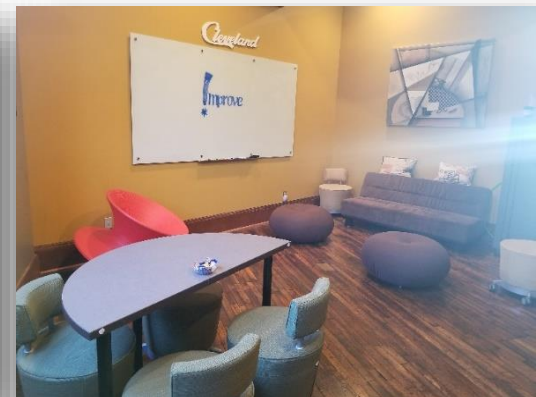

## Loft 2E Transformational Space for Teams

Located in the Midtown area of Cleveland, our unique and creative space provides your team with a relaxed and collaborative environment to work together to enhance collaboration through discussions, assessments, various activities, food challenges and team happy hours.