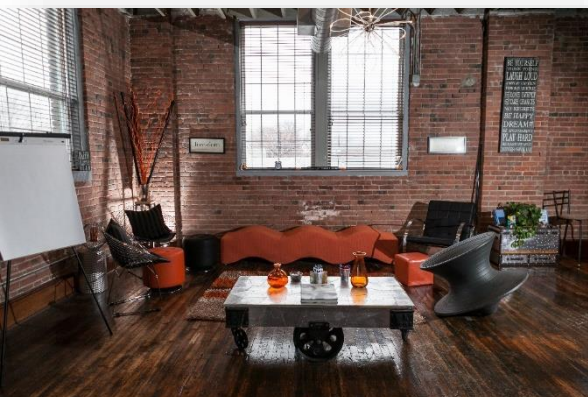

## Loft 2E Transformational Space for Teams

Located in the Midtown area of Cleveland, our unique and creative space provides your team with a relaxed and collaborative environment to work together to enhance collaboration through discussions, assessments, various activities, food challenges and team happy hours.